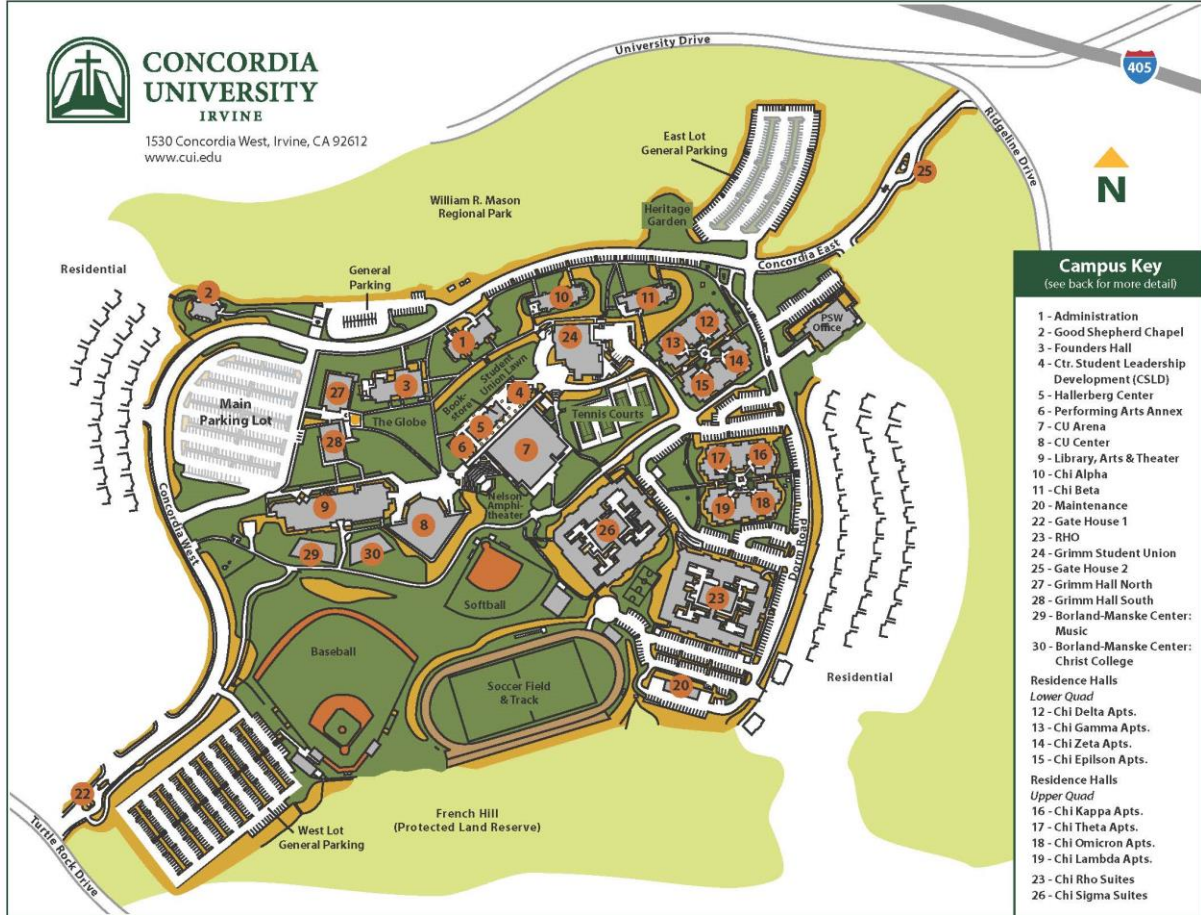

**CONCORDIA
UNIVERSITY**
IRVINE

1530 Concordia West, Irvine, CA 92612
www.cui.edu

Campus Key
(see back for more detail)

- 1 - Administration
 - 2 - Good Shepherd Chapel
 - 3 - Founders Hall
 - 4 - Ctr. Student Leadership Development (CSLD)
 - 5 - Hallerberg Center
 - 6 - Performing Arts Annex
 - 7 - CU Arena
 - 8 - CU Center
 - 9 - Library, Arts & Theater
 - 10 - Chi Alpha
 - 11 - Chi Beta
 - 20 - Maintenance
 - 22 - Gate House 1
 - 23 - RHO
 - 24 - Grimm Student Union
 - 25 - Gate House 2
 - 27 - Grimm Hall North
 - 28 - Grimm Hall South
 - 29 - Borland-Manske Center: Music
 - 30 - Borland-Manske Center: Christ College
- Residence Halls**
Lower Quad
- 12 - Chi Delta Apts.
 - 13 - Chi Gamma Apts.
 - 14 - Chi Zeta Apts.
 - 15 - Chi Epsilon Apts.
- Residence Halls**
Upper Quad
- 16 - Chi Kappa Apts.
 - 17 - Chi Theta Apts.
 - 18 - Chi Omicron Apts.
 - 19 - Chi Lambda Apts.
 - 23 - Chi Rho Suites
 - 26 - Chi Sigma Suites